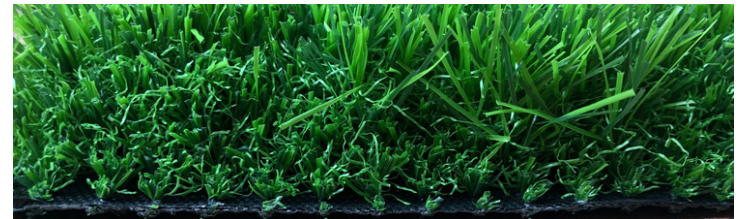

- AND MORE ...

the collection

60

**MM !!**

**ULTRA 60**

**INDIA'S FIRST 60MM LANDSCAPING TURF**

the **collection**

# ULTRA 40

CLASS TOPPING DENSITY  
OF **22 STITCH** / 10CM !

FULL **GREEN** YARN FOR THAT ALL  
YEAR ROUND **GREEN** LOOK !

the collection

**CLASSIC 35**

**OUR BEST SELLING MODEL EVEN  
BETTER NOW!**